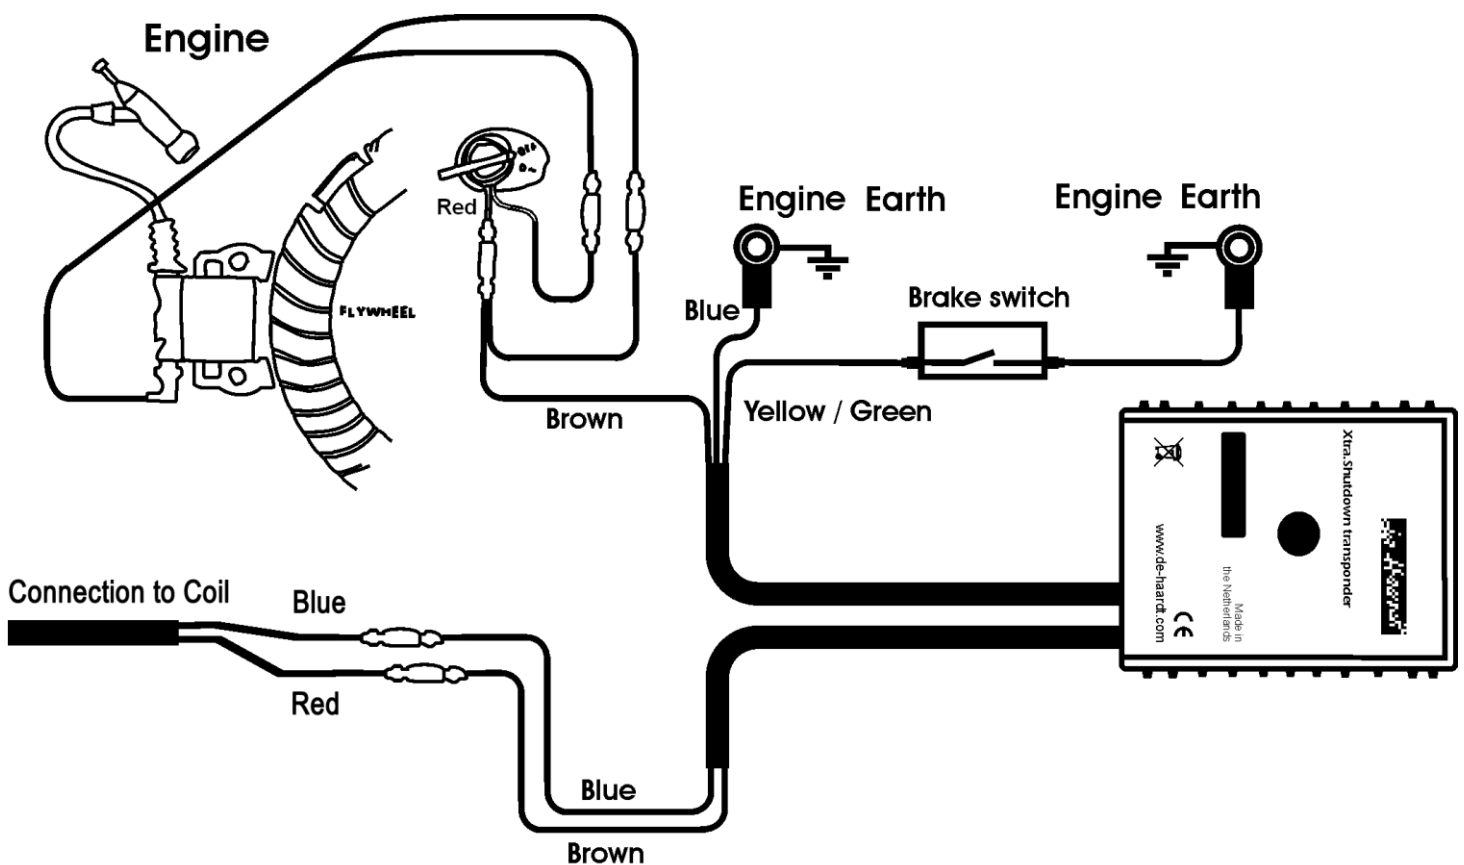

Xtra.CDI Shutdown Transponder installation using an Xtra.Universal Power Coil on a **GX270** or **GX390** engine with CDI ignition

CDI Engines

GX 270 (U)T2

GX 390 (U)T2

Warning: Continuous use of the Xtra.CDI Shutdown transponder as a speed-limiting device may degrade the lifespan of the engine.